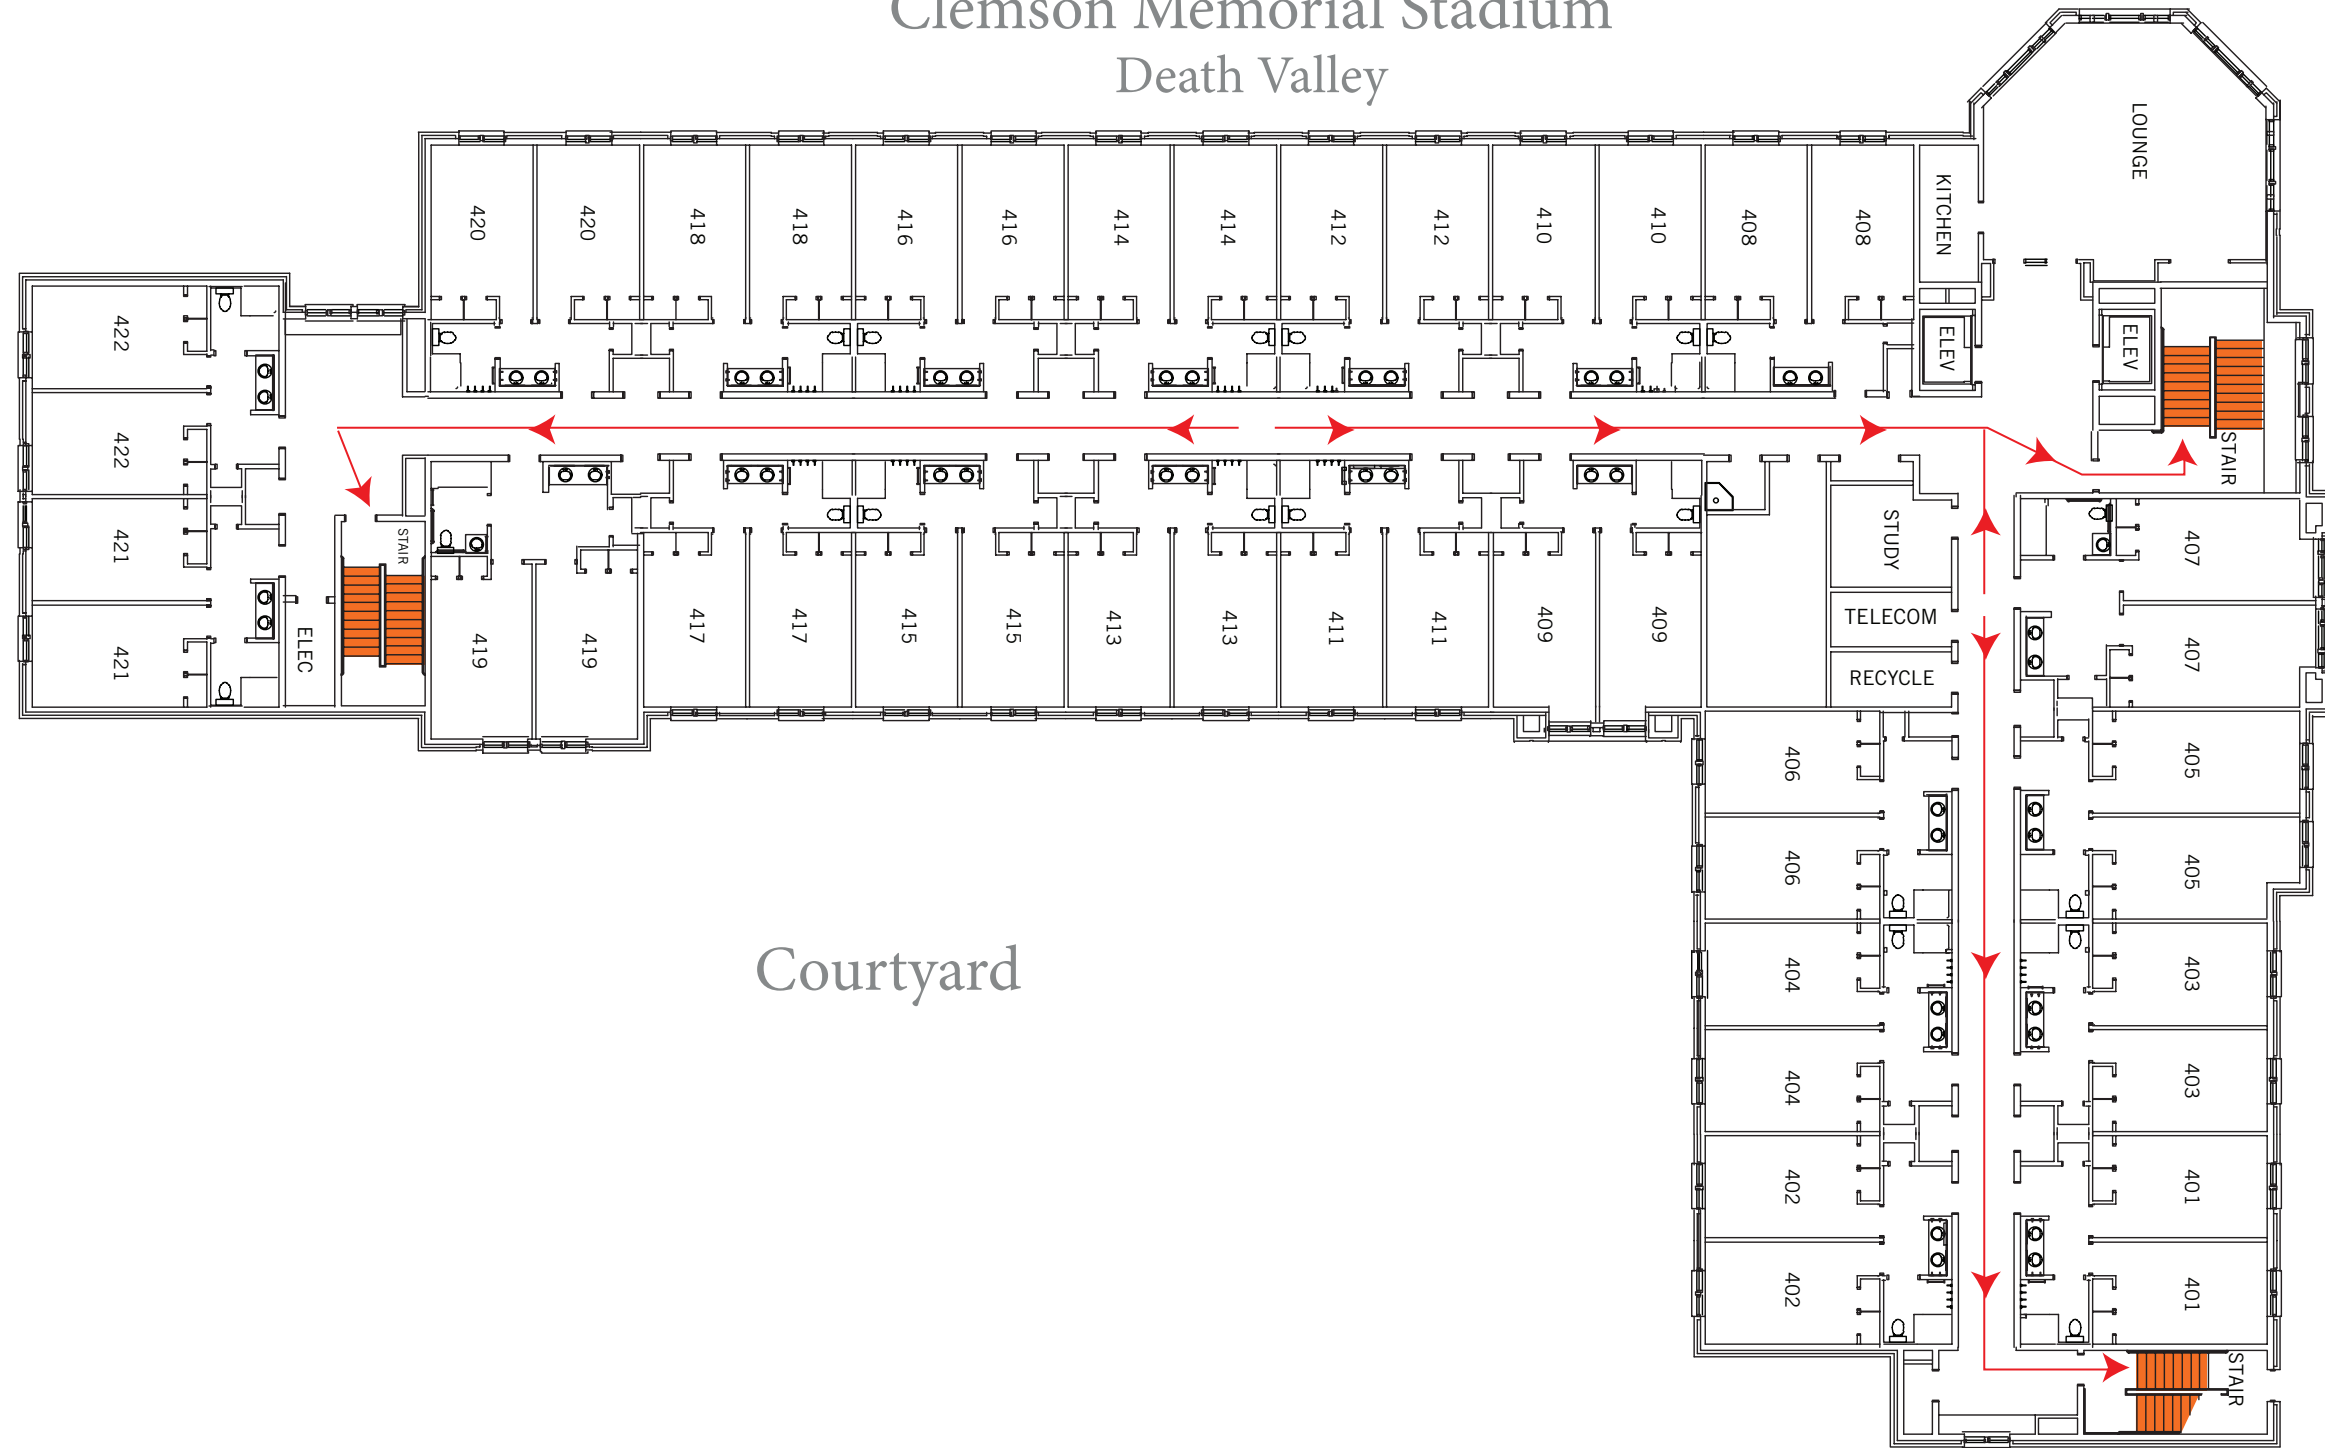

# Mickel Hall

Clemson Memorial Stadium  
Death Valley

Sirrine Parking Lot

Courtyard

Fort Hill Street

Geer Hall

# Mickel Hall

Clemson Memorial Stadium  
Death Valley

Sirrine Parking Lot

Fort Hill Street

Courtyard

Geer Hall