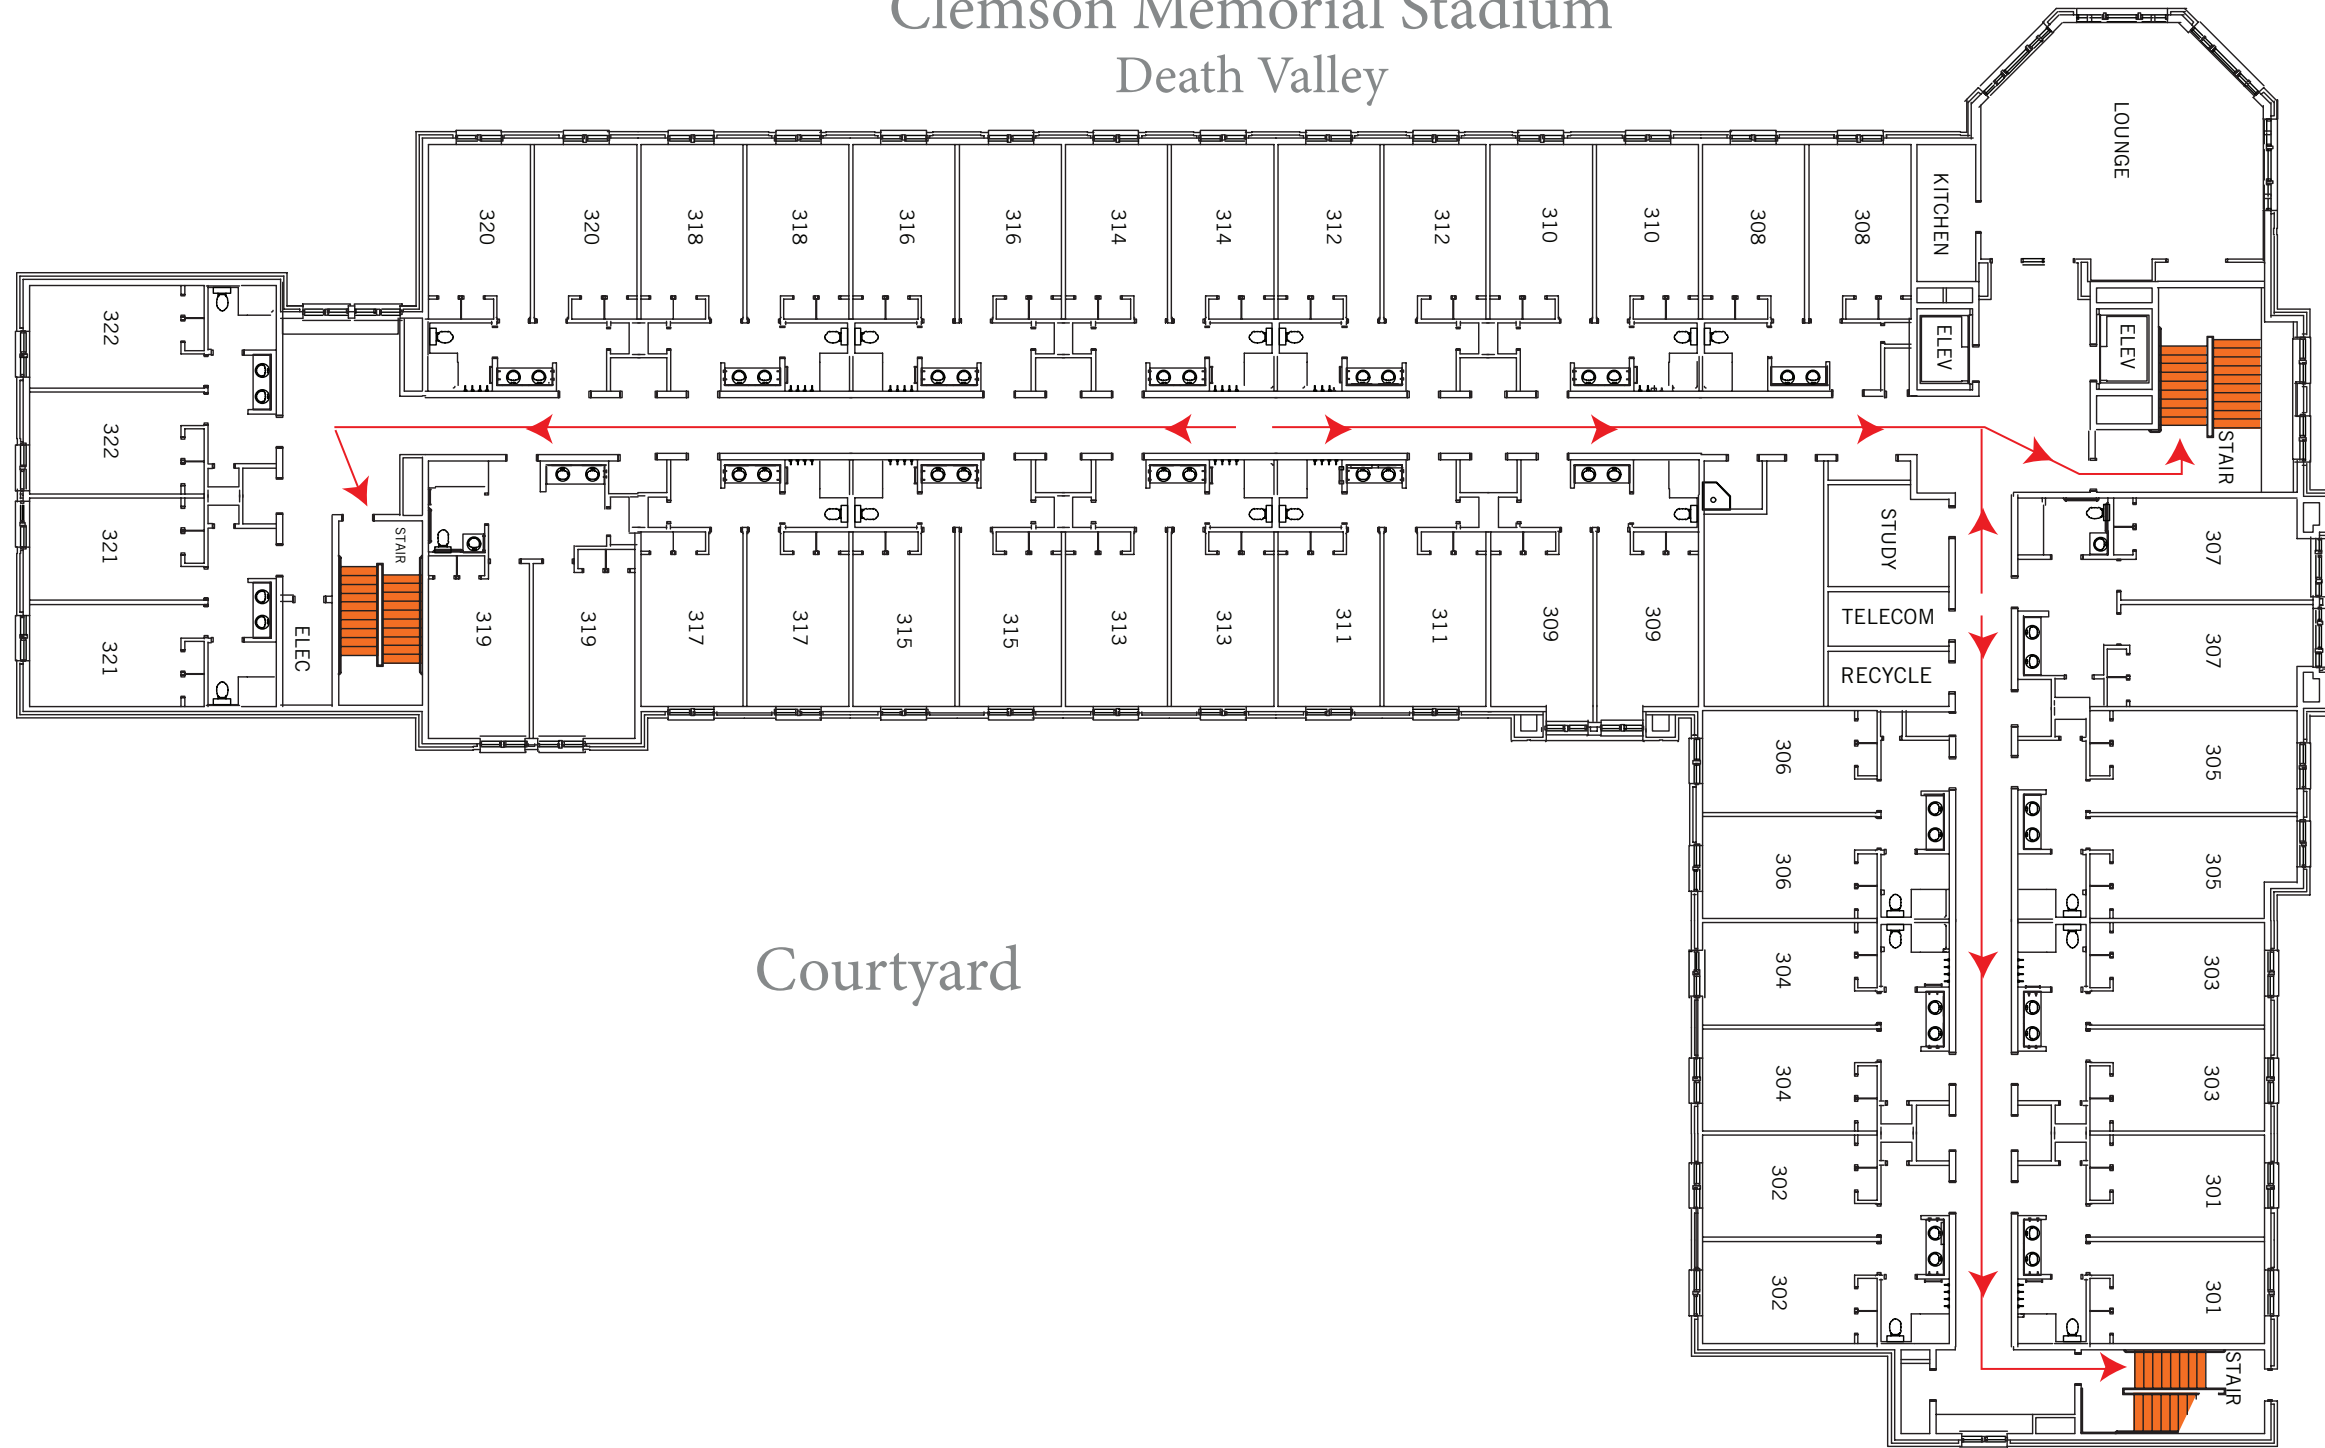

# Mickel Hall

Clemson Memorial Stadium  
Death Valley

Sirrine Parking Lot

Courtyard

Fort Hill Street

Geer Hall

# Mickel Hall

Clemson Memorial Stadium  
Death Valley

Sirrine Parking Lot

Fort Hill Street

Courtyard

Geer Hall