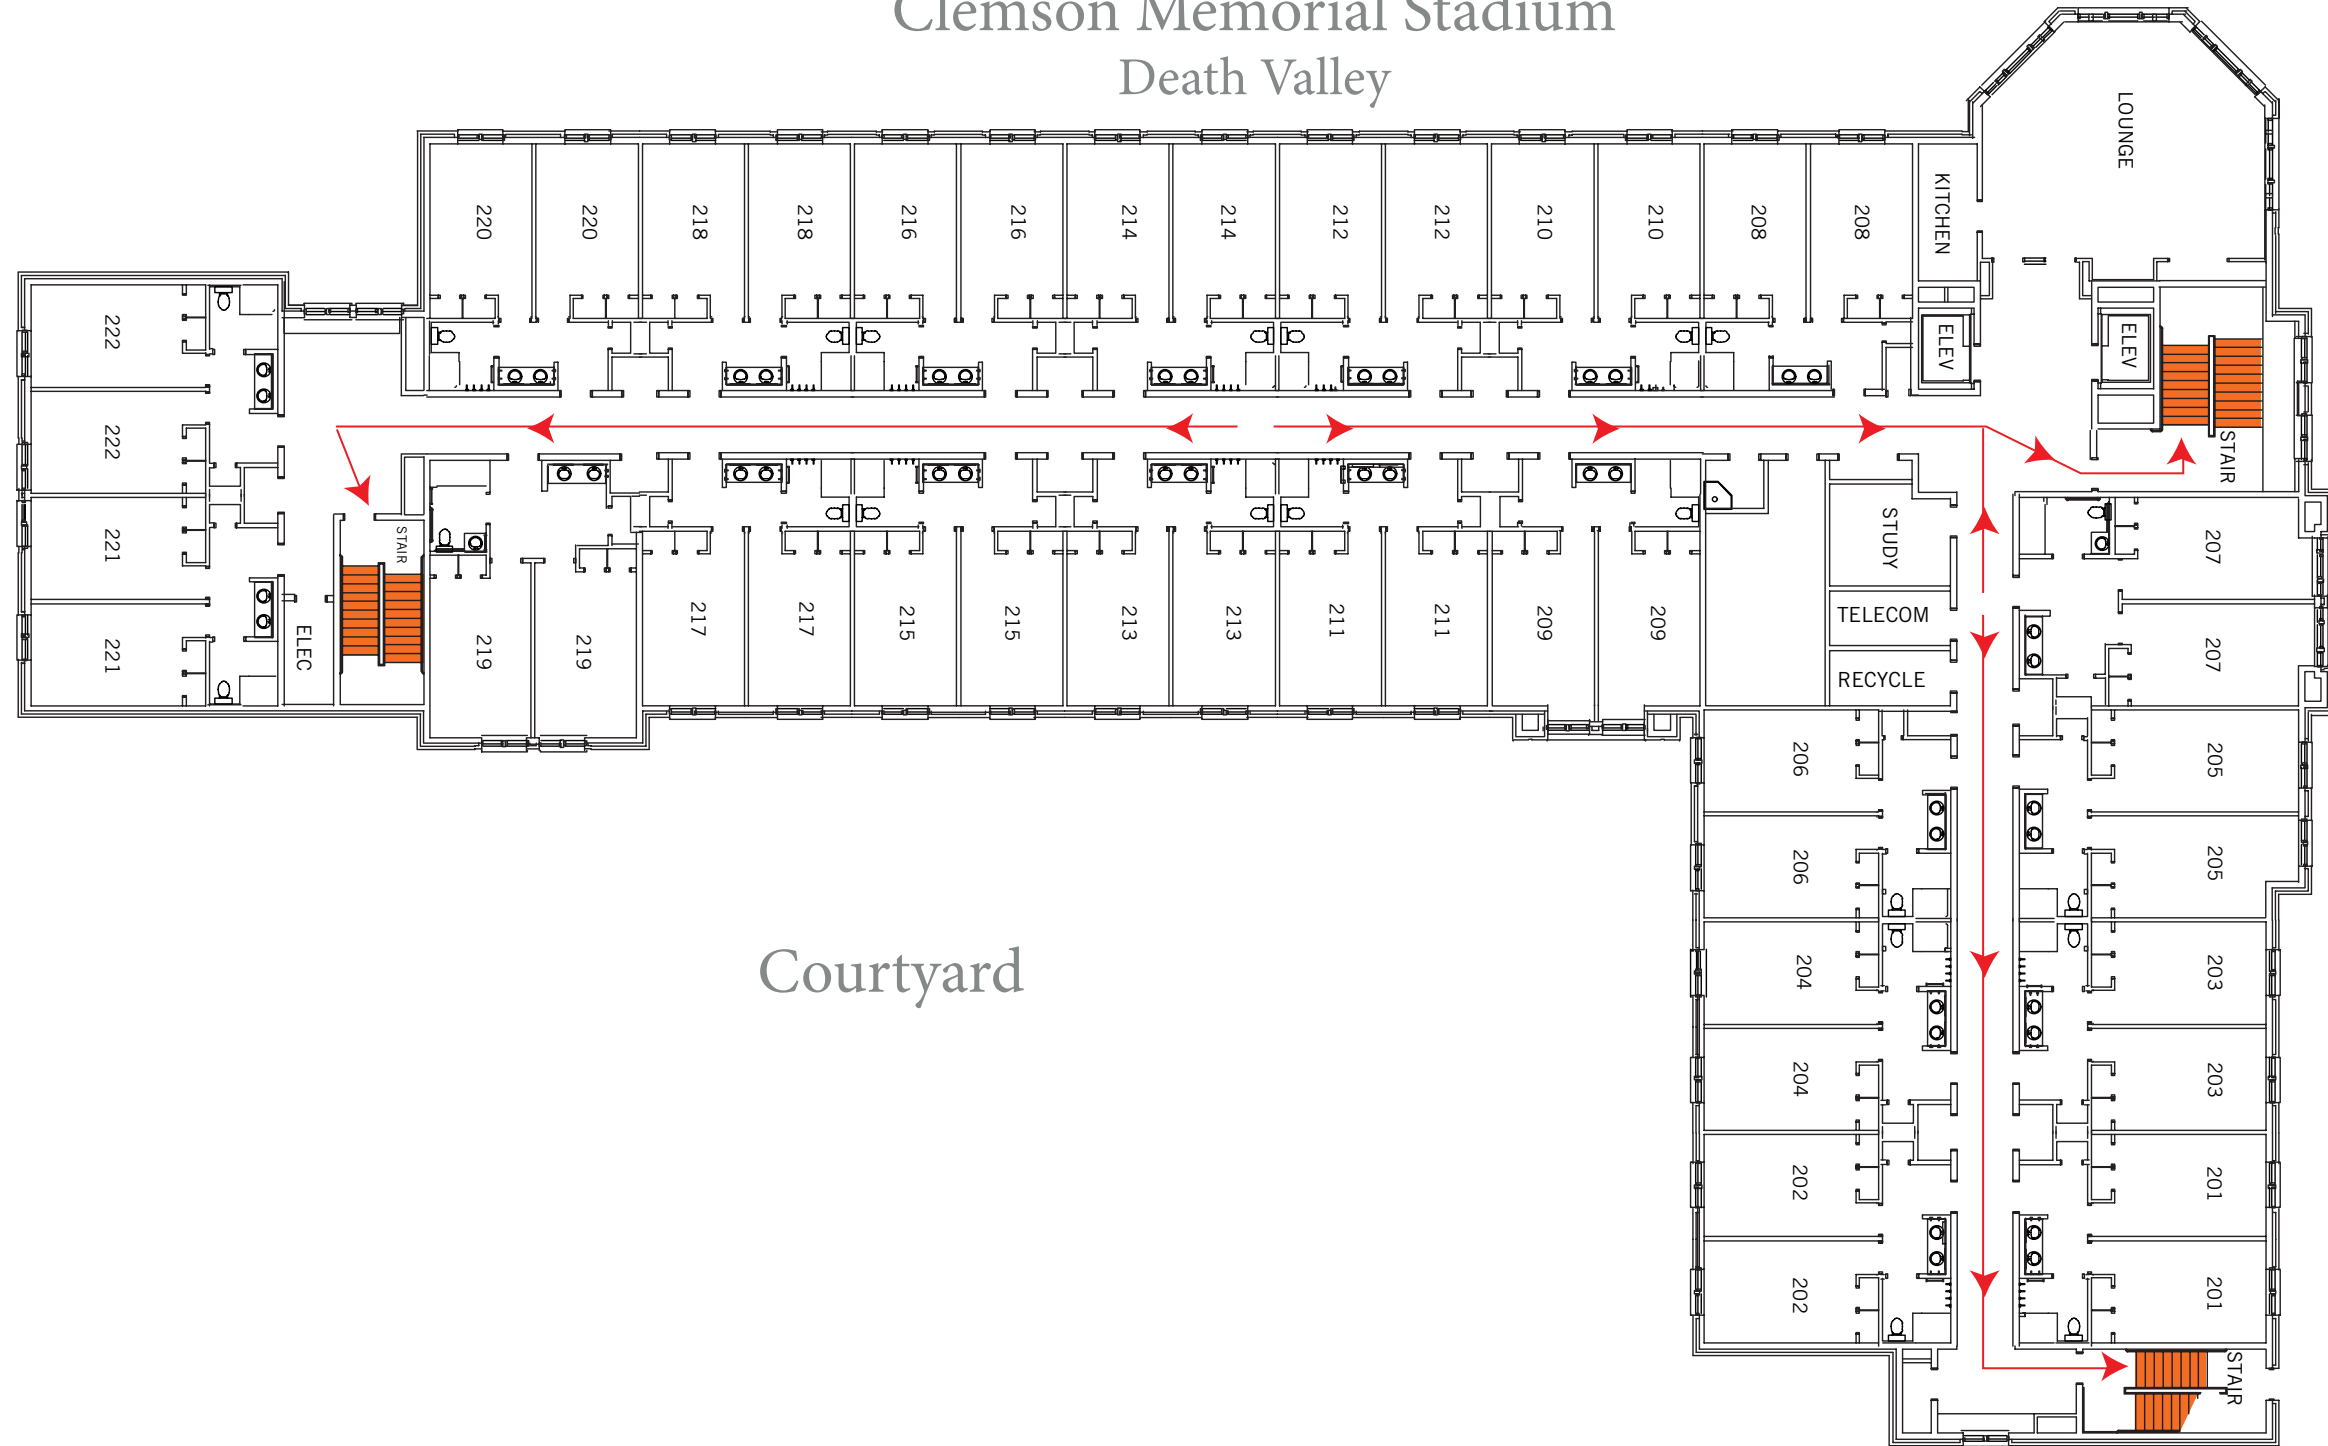

# Mickel Hall

Clemson Memorial Stadium  
Death Valley

Sirrine Parking Lot

Courtyard

Fort Hill Street

Geer Hall

# Mickel Hall

Clemson Memorial Stadium  
Death Valley

Sirrine Parking Lot

Fort Hill Street

Courtyard

Geer Hall