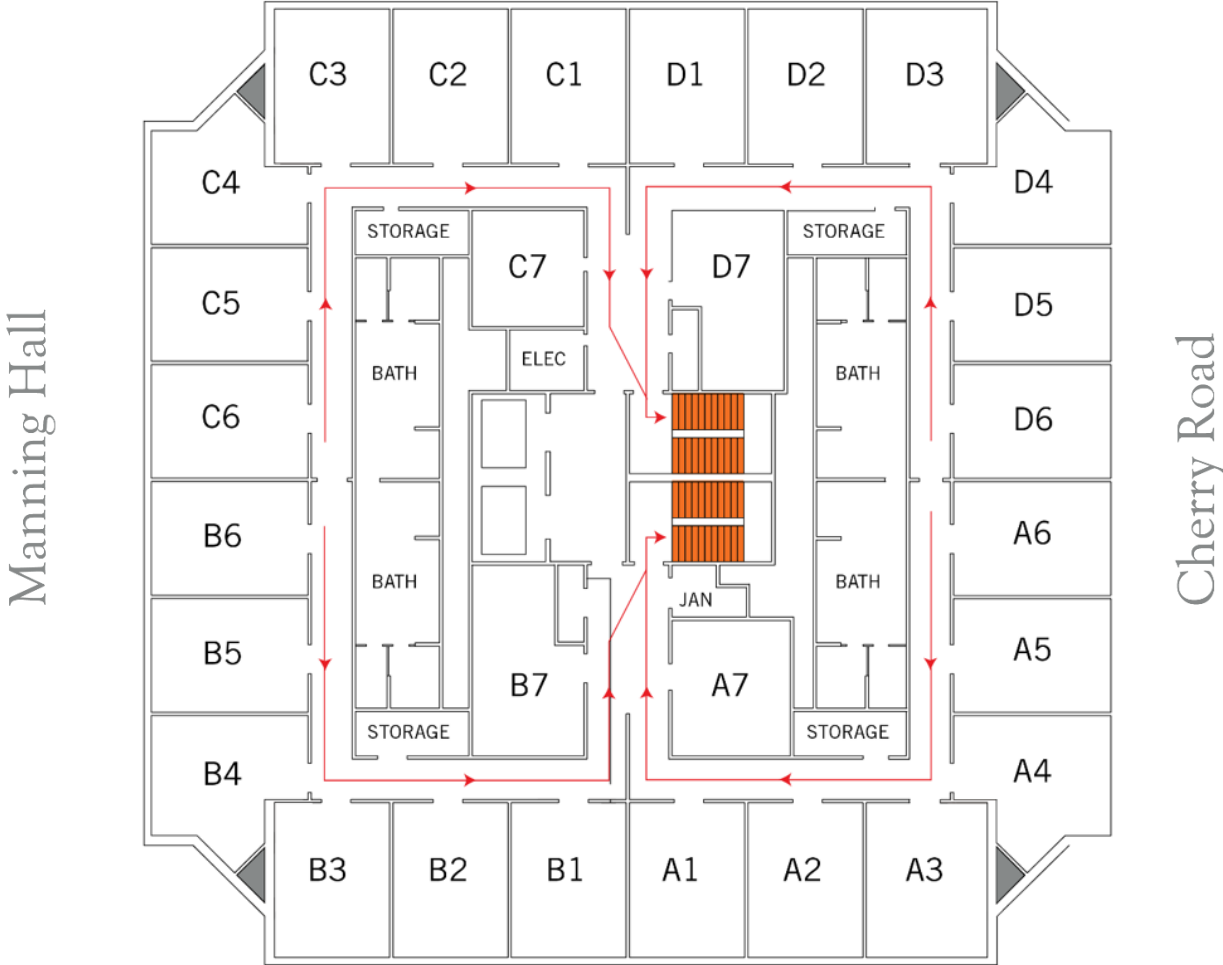

Byrnes Hall

Bryan Mall Circle

Hendrix Student Center

CLEMSON home

Lever Hall

Bryan Mall Circle

Schilleter Dining Hall

Cherry Road

Hendrix Student Center

CLEMSON *home*

Manning Hall

Bryan Mall Circle

Schilleter Dining Hall

Cherry Road

Hendrix Student Center

CLEMSON *home*