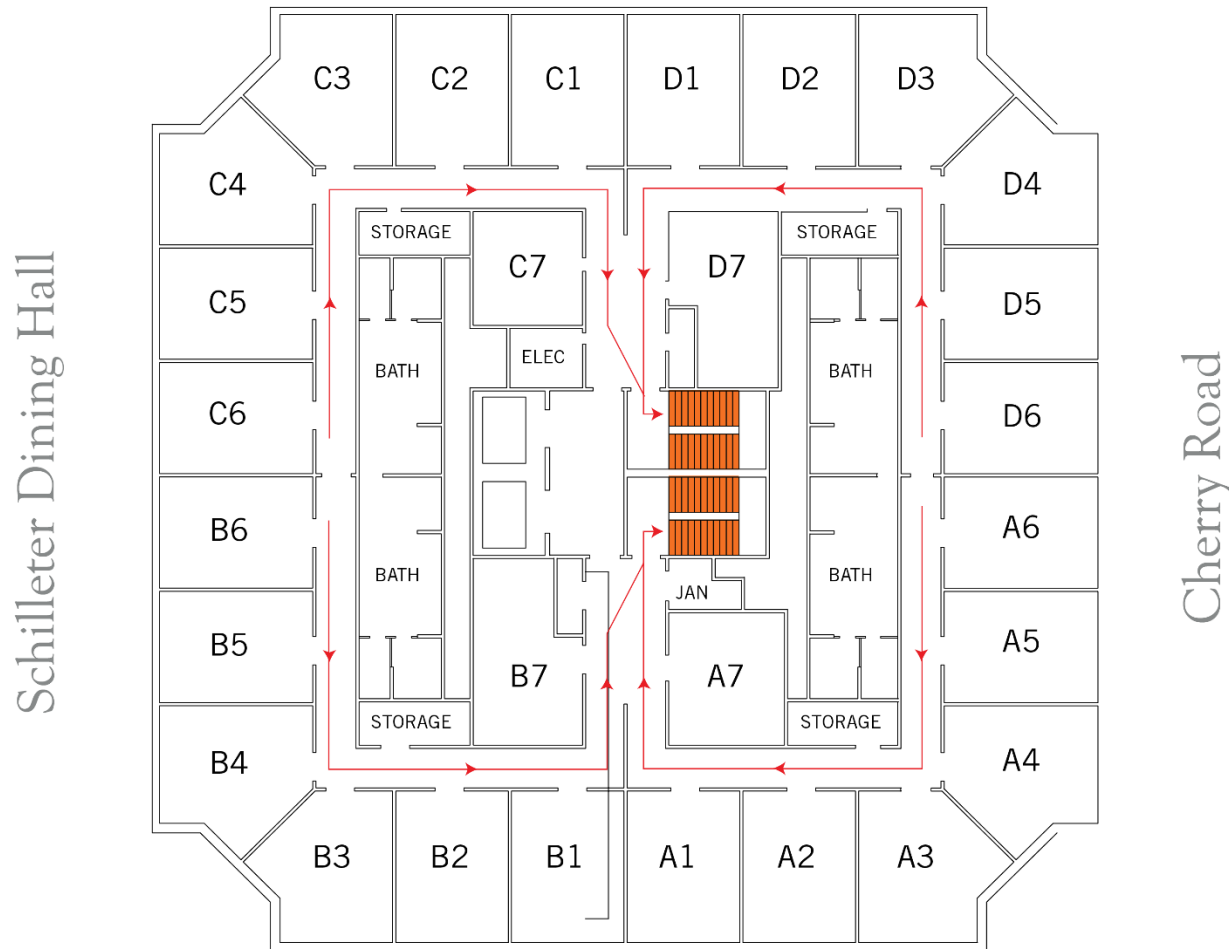

Byrnes Hall

Bryan Mall Circle

Hendrix Student Center

CLEMSON *home*

Lever Hall

Bryan Mall Circle

Schilleter Dining Hall

Cherry Road

Hendrix Student Center

CLEMSON *home*

Manning Hall

Bryan Mall Circle

Hendrix Student Center

CLEMSON *home*