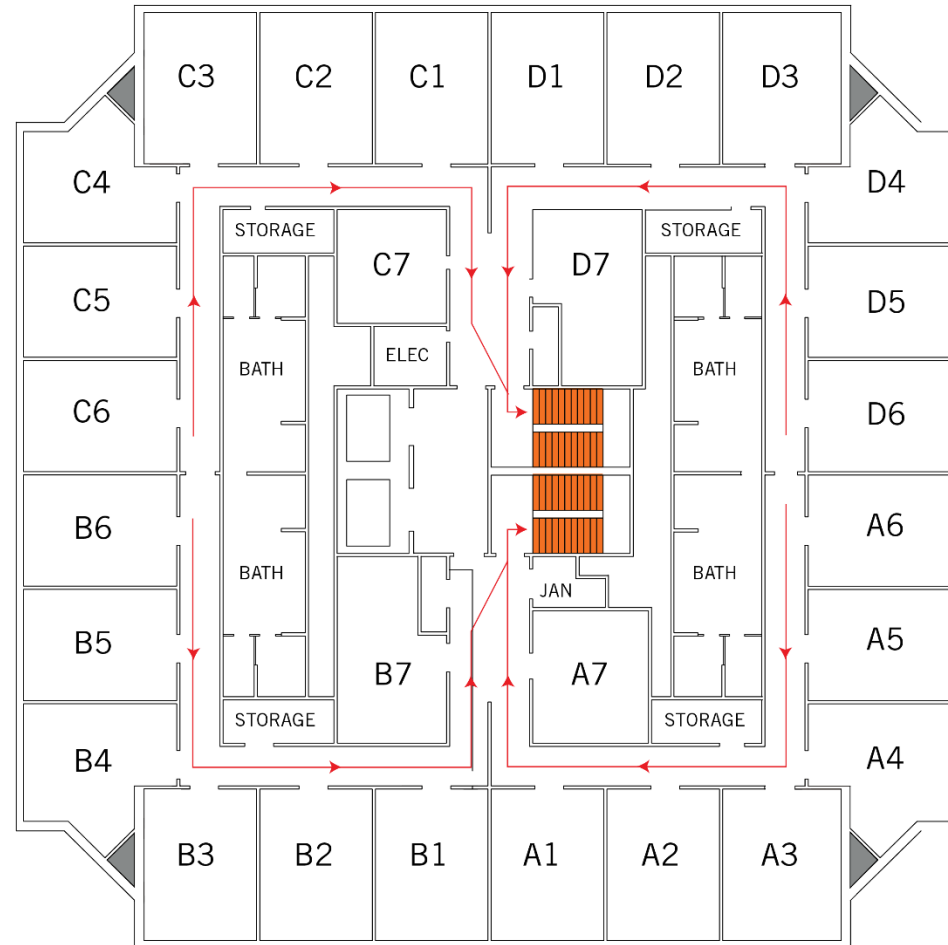

Byrnes Hall

Bryan Mall Circle

Hendrix Student Center

CLEMSON *home*

Lever Hall

Bryan Mall Circle

Schilleter Dining Hall

Cherry Road

Hendrix Student Center

CLEMSON *home*

Manning Hall

Bryan Mall Circle

Hendrix Student Center

CLEMSON *home*